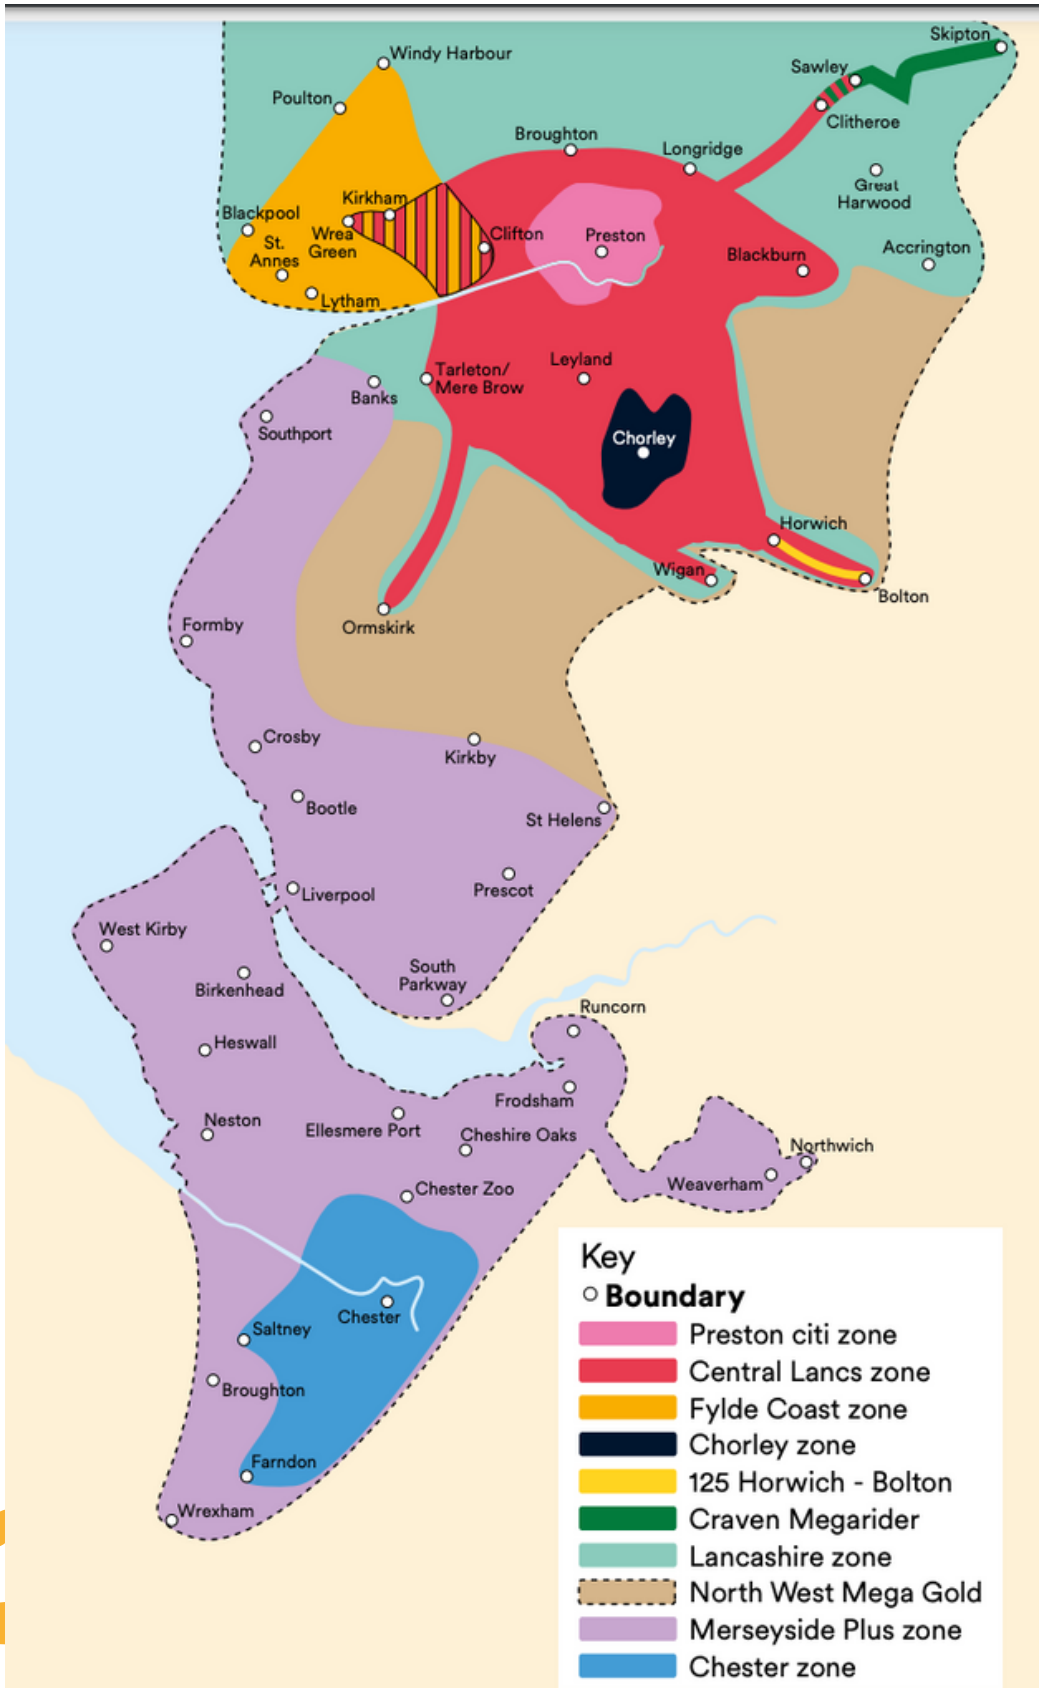

Stagecoach Stagecoach 巴士

Stagecoach車票既唔同區域：