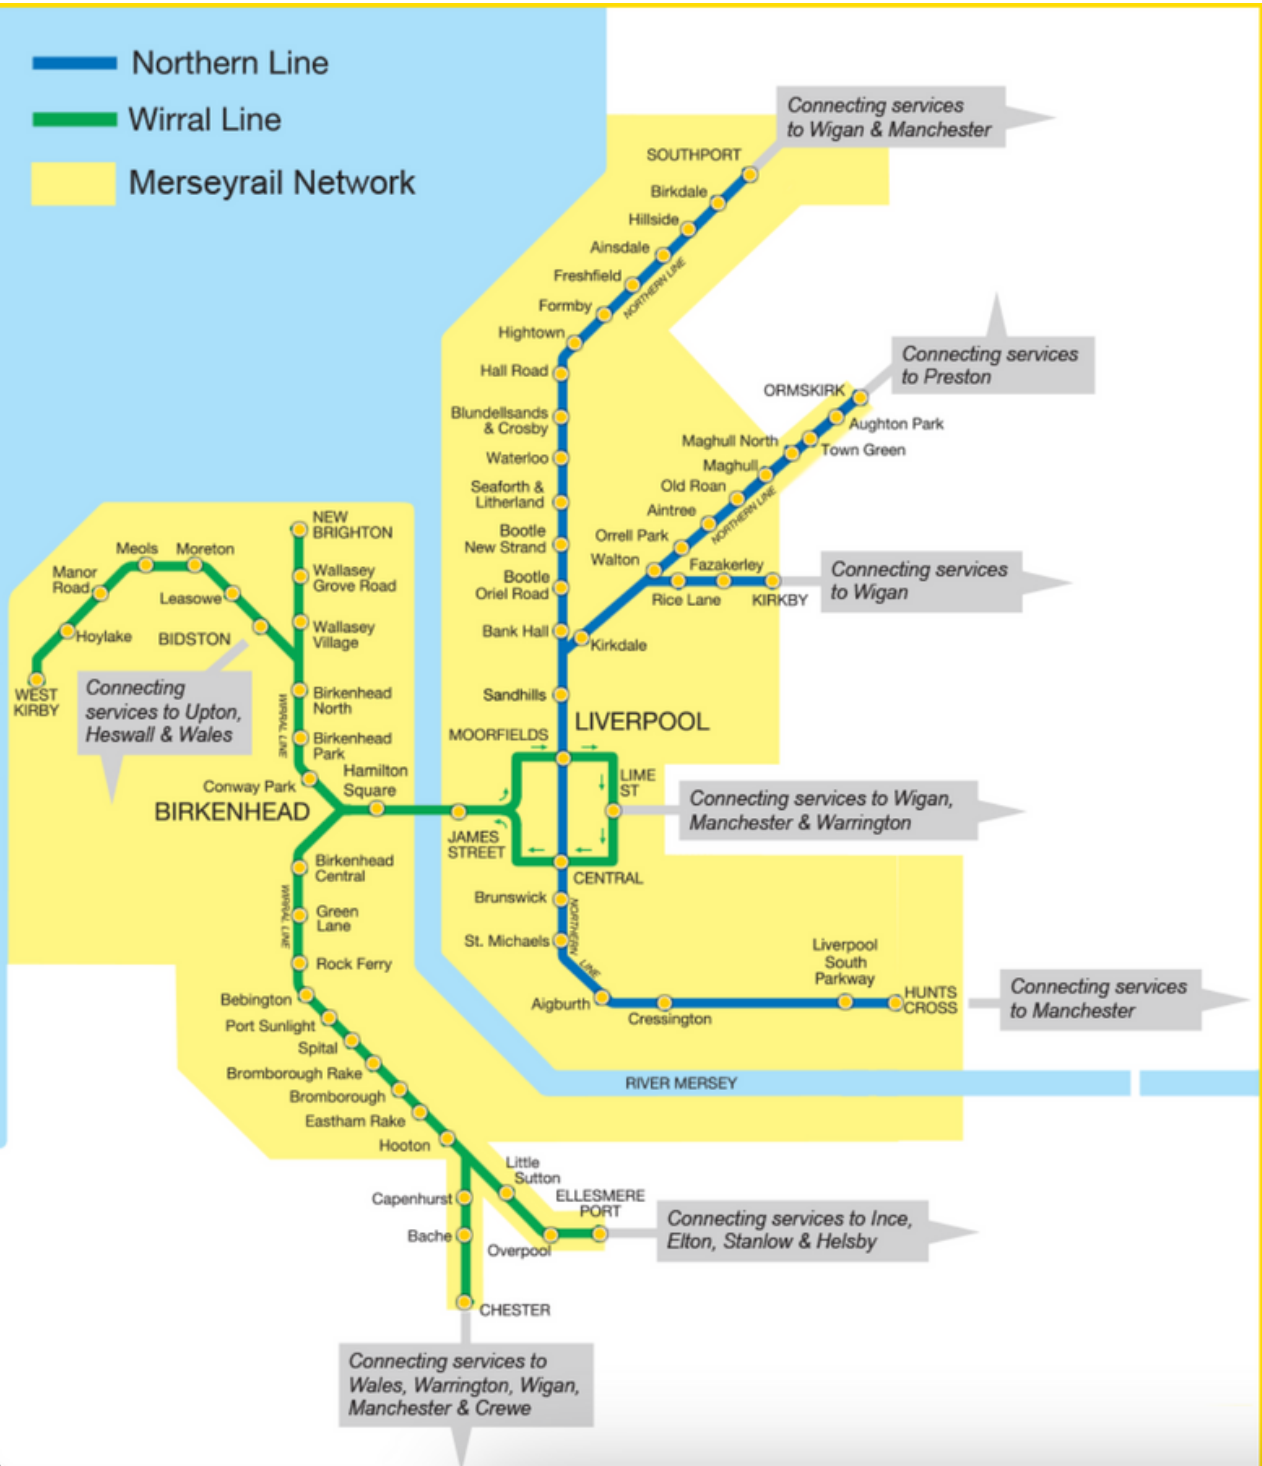

- Northern Line
- Wirral Line
- Merseyrail Network

Arriva 巴士

成人票價:

Adult Day Liverpool City Region Plus	£4.60	1日任坐
Adult Duo Day Liverpool City Region Plus	£8.50	兩個成人, 1日任坐
Adult 3 Day Bundle Liverpool City Region Plus £4.17 / day	£12.50	3日任坐 要在第一程使用後的7日內使用
Adult 12 Day Bundle Liverpool City Region Plus £3.33 / day	£40.00	12日任坐 要在第一程使用後的30日內使用
Adult Week Liverpool City Region Plus £2.43 / day	£17.00	1星期票, 7日連續使用
Adult 4 Week Liverpool City Region Plus £2.00 / day	£56.00	月票, 28日連續使用
Adult Annual Liverpool City Region Plus £1.53 / day	£560.00	年票

家庭日票:

Family Day Liverpool City Region Plus £10.00 最多兩個大人加三個兒童, 任坐

Tap & Go:

每次上arriva巴士時, 用同一張銀行卡拍卡, 同一日內, 每程收 £2, 每日最多£4.6 (信用卡第一二個交易會顯示£2, 第三程£0.6, 第四程以後就免費。)

ARRIVA
a DB company

Arriva 巴士

Tap & Go適用既Liverpool City Region 範圍：

成人票價：

Merseyferry 船

1. River Explorer Cruise 觀光船

River Explorer Cruise

Enjoy Liverpool's ultimate sightseeing experience on our 50-minute daily River Explorer Cruises. Learn about the fascinating history of the River Mersey, and see incredible views from the deck of the world-famous Mersey Ferry.

Gerry Marsden	11:00	12:00	13:00	14:00	15:00
Liverpool					
Seacombe	11:20	12:20	13:20	14:20	15:20
Wirral					

River Cruise & Sightseeing Bus Tour

Sail the River Mersey on a 50-minute River Explorer sightseeing cruise and travel around Liverpool on the City Explorer Open Top Bus.