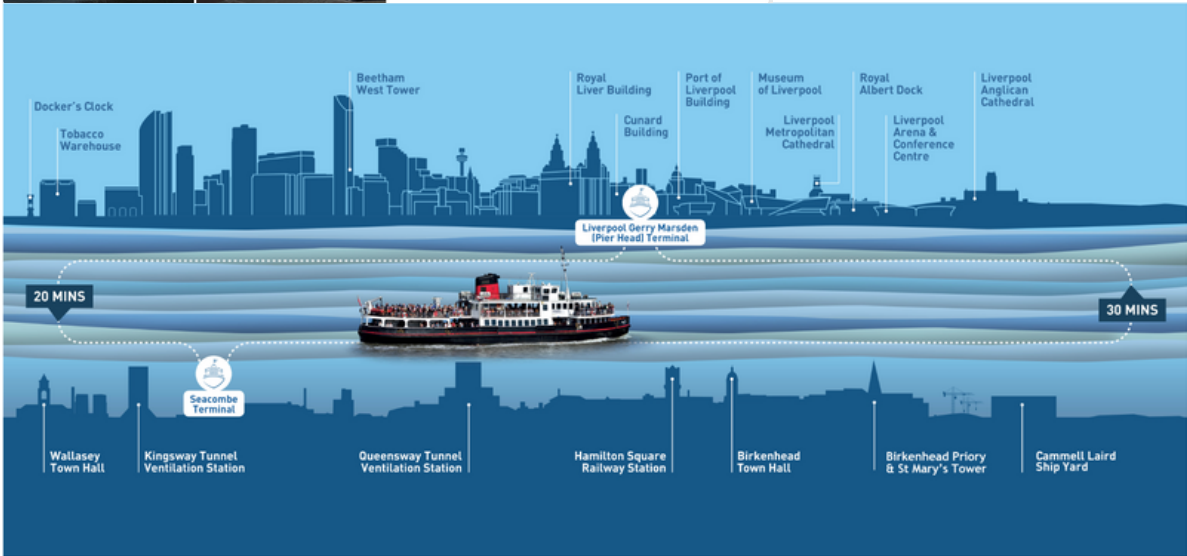

River Cruise & Sightseeing Bus Tour

Sail the River Mersey on a 50-minute River Explorer sightseeing cruise and travel around Liverpool on the City Explorer Open Top Bus.

Adult	Child	Infant	Concession	Family
£22.00 16+	£13.00 5-15	FREE Under 5s	£17.50 Over 60s & NUS card holders	£64.00 2 adults & 3 children

[BUY TICKETS](#)

[EXPLORE](#)